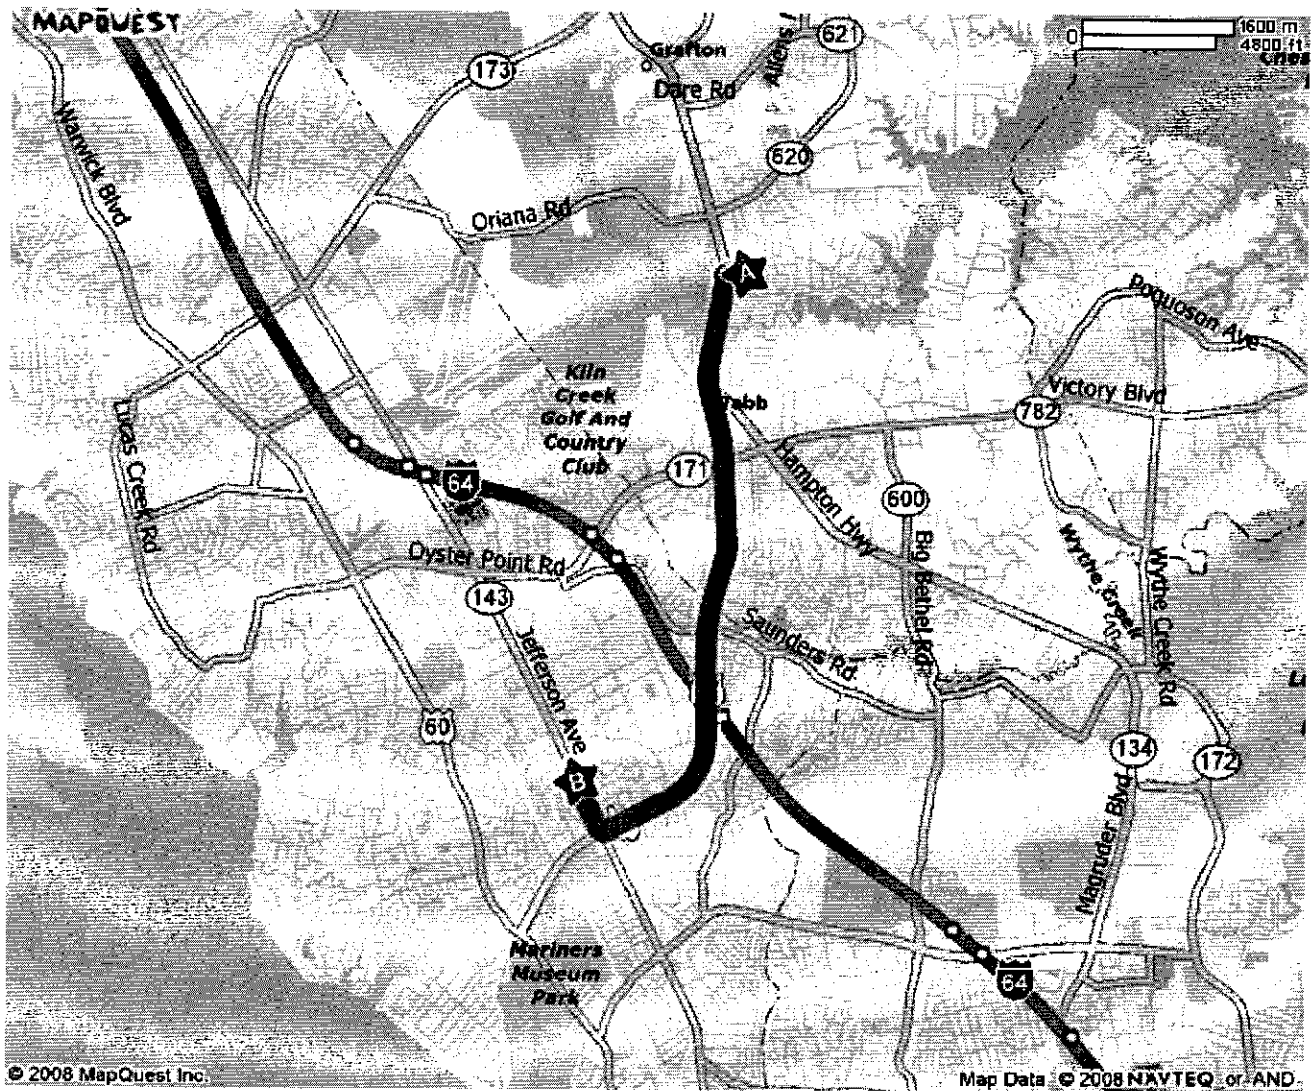

-  1: Start out going WEST on ELLA TAYLOR RD toward GRAY LN. 0.2 mi

-  2: Turn LEFT onto GEORGE WASHINGTON MEMORIAL HWY/US-17 S. Continue to follow US-17 S. 5.1 mi

-  3: Turn SLIGHT RIGHT onto JEFFERSON AVE/VA-143. 0.5 mi

-  4: End at 11721 Jefferson Ave Newport News, VA 23606-1935

Estimated Time: 8 minutes Estimated Distance: 5.75 miles

B: 11721 Jefferson Ave, Newport News, VA 23606-1935

Total Time: 8 minutes Total Distance: 5.75 miles